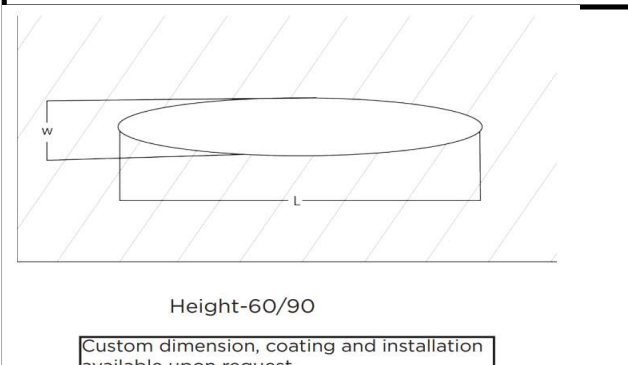

Sovitron Interior Pvt.Ltd.

<b>Model Name</b>	Disc Oval Recessed /DLADSOVDRD-20
<b>Description</b>	Architectural Light

Technical description	Image
-----------------------	-------

<b>Dimension</b>	Custom Dimension H=60/90/95mm
<b>Frame</b>	Aluminium
<b>Color Tempertaure</b>	3000K
<b>Power</b>	20W
<b>Total Luminous Flux</b>	2000 lm
<b>Efficacy</b>	100 lm/W
<b>IP rating</b>	50
<b>Color Rendering</b>	≥80
<b>Mounting</b>	Pendant
<b>Optics</b>	White Opal Diffuser
<b>Dimming</b>	NON-Dimmable
<b>Operating Voltage</b>	220-240 VAC
<b>Standard Lifetime</b>	L70 minimum at 50,000 burning hours

**Dimension diagram**

**Remarks:-**

**Address: Plot #7 Saroorpur-Nangla Industrial Area,Ballabgarh-Sohna Road,Faridabad-121005**  
**Email: info@sovitron.com**